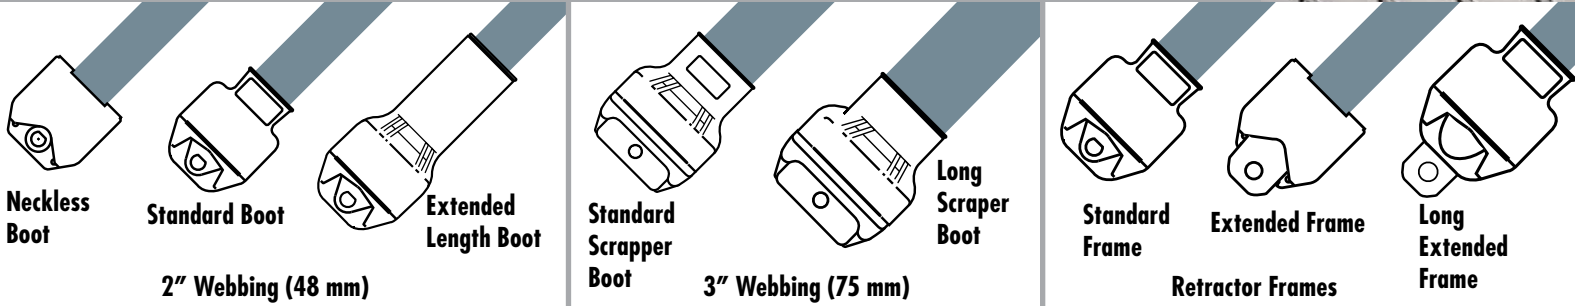

# Retractors

Automatic Locking Retractors (ALR) by IMMI® spool webbing so the seat belt stays clean and easily accessible to the operator. Designed for the industrial equipment operator, IMMI retractors are field tested to provide optimal comfort and durability.

- Automatic locking mechanisms quickly adjust to operator size
- Optional Anti-Cinch Retractors (MACR) maximize operator comfort
- Accommodates date-of-installation labels to support OEM maintenance guidelines and replacement policies
- Available in a variety of boot and frame configurations
- Housing offered in various lengths for 2" and 3" webbing