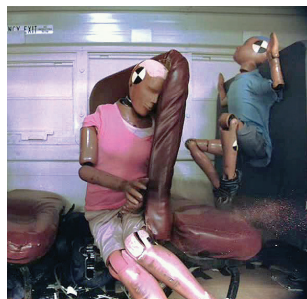

Interchangeable
Backs

Introducing **SafeGuard SABRE®** - the latest innovation from IMMI, the company that Brings Safety To People®.

The new **SABRE** includes:

- Easy to upgrade
- SmartFrame Plus safety
- SafeGuard's exclusive TattleTale Indicator
- Best-in-class maintenance accessibility
- Superior commercial duty seat belts
- Proven integrated child seat harness
- Trusted quality

SmartFrame Plus is the only technology that absorbs energy when passengers are belted in the seat ahead and unbelted passengers strike the seat simultaneously.

- The passenger loads the seat belt.
- A frame section (shown in red) is repositioned to increase the seat back stiffness.
- The frame sections will remain permanently deformed after the crash leaving visual indication that the seat needs to be replaced.

Versatility SafeGuard SABRE® gives you options without sacrificing capacity.

Width	30"	36"	39"	45"
3-pt Belts	■	■	■	■
ICS	■	■	■	
2-pt Belts	■	■	■	■
No 3-Pt Belts	■	■	■	

Testing

SafeGuard tests all of its school bus seating at The Center for Advanced Product Evaluation (CAPE®) - the only crash test facility of its kind in the world.

CAPE is equipped to handle the school bus testing of all shapes and size with the largest barrier block in the world as well as a 90 degree rollover machine designed for large commercial vehicles.

CAPE tests the most common standards: FMVSS 210, 222, and 225.