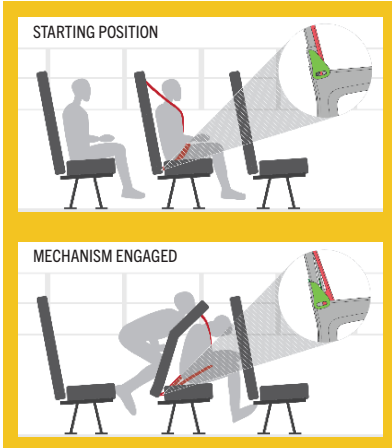

Interchangeable
Backs

Introducing **SafeGuard SABRE®** - the latest innovation from IMMI, the company that Brings Safety To People®.

The new **SABRE** includes:

- Easy to upgrade
- SmartFrame Plus safety
- SafeGuard's exclusive TattleTale Indicator
- Best-in-class maintenance accessibility
- Superior commercial duty seat belts
- Proven integrated child seat harness
- Trusted quality

Customized style, **SABRE** offers a waterfall cover, allowing you to choose two colors of vinyl for your seats.

SmartFrame Plus - How It Works

What is happening on the inside:

Other school bus seat backs today are designed to absorb the energy of passengers behind - they are not designed to absorb the energy of passengers behind AND belted passengers in front.

SmartFrame Plus is the only technology that absorbs energy when passengers are belted in the seat ahead and unbelted passengers strike the seat simultaneously.

- The passenger loads the seat belt.
- A frame section (shown in red) is repositioned to increase the seat back stiffness.
- The frame sections will remain permanently deformed after the crash leaving visual indication that the seat needs to be replaced.

Versatility SafeGuard SABRE® gives you options without sacrificing capacity.

Width	30"	36"	39"	45"
3-pt Belts	■	■	■	■
ICS	■	■	■	
2-pt Belts	■	■	■	■
No 3-Pt Belts	■	■	■	

Testing

SafeGuard tests all of its school bus seating at The Center for Advanced Product Evaluation (CAPE®) - the only crash test facility of its kind in the world.